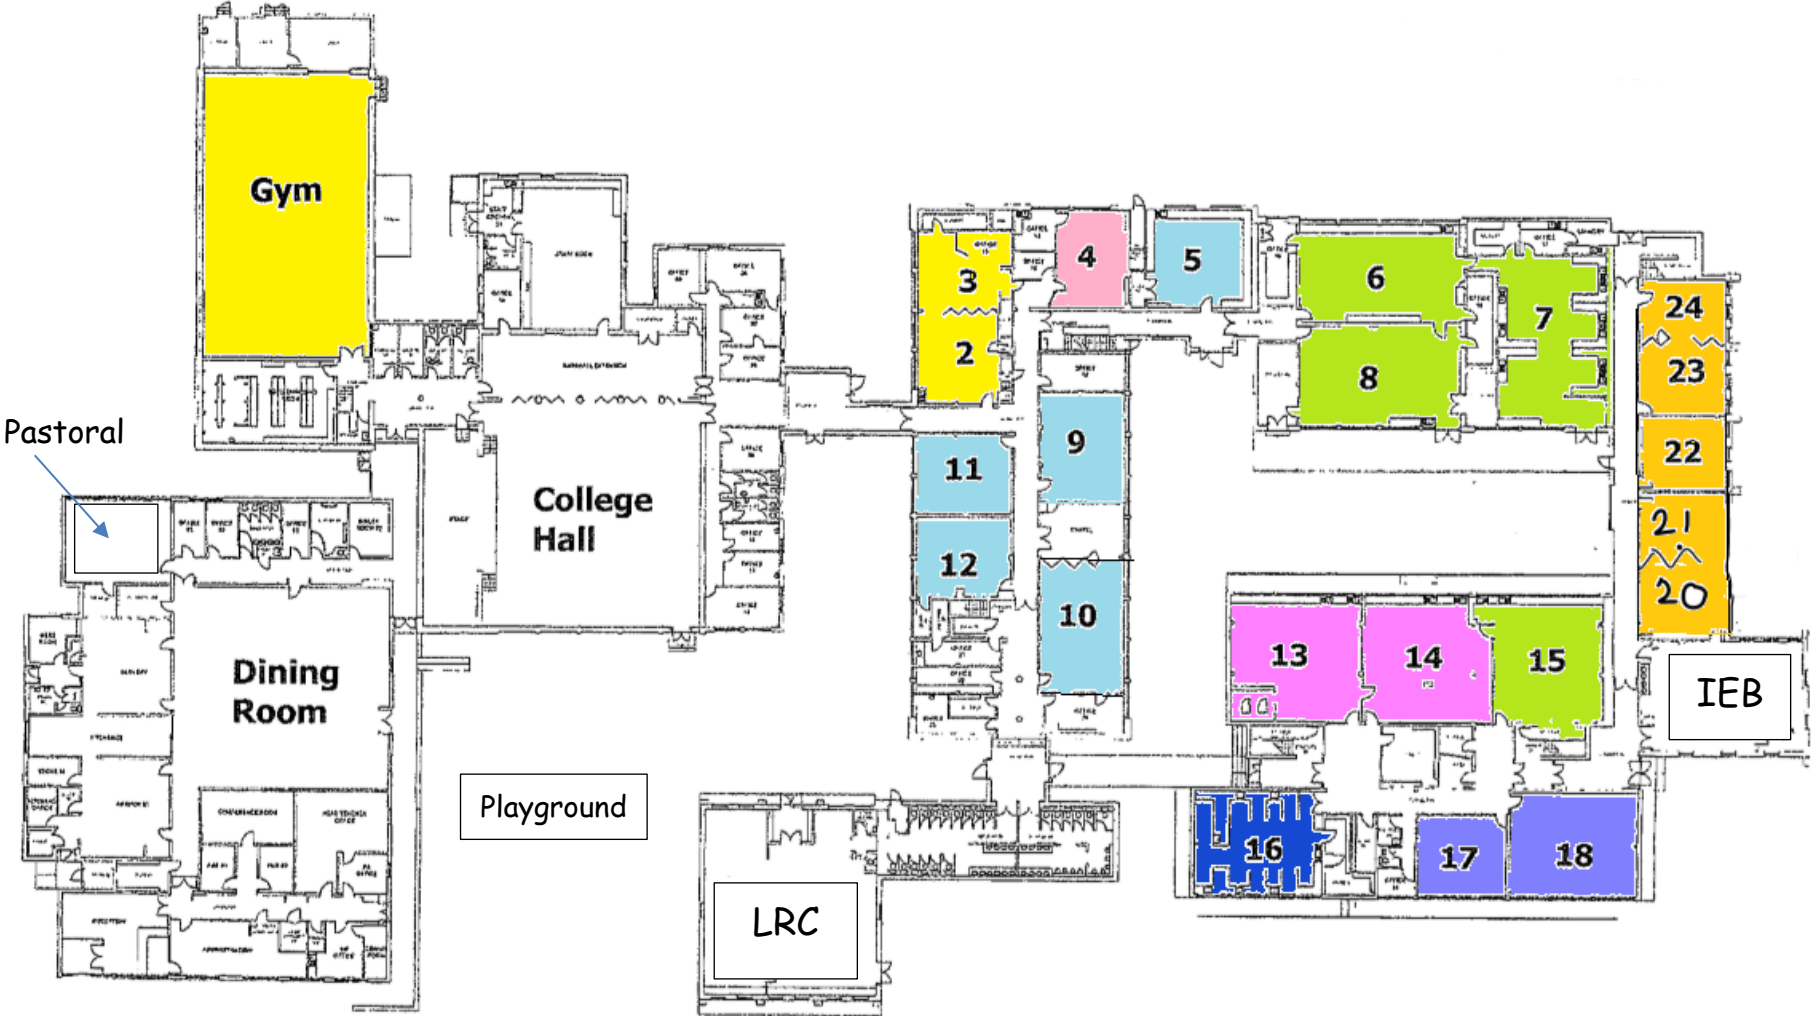

Ground floor layout

Colour	Department
Yellow	PE
Light Blue	RE
Light Green	Design Technology
Orange	English
Dark Blue	Science
Pink	Learning Support

Second Floor

Colour	Department
Yellow	PE
Blue	Maths
Red	Computer rooms
Orange	English

Top floor layout

nt