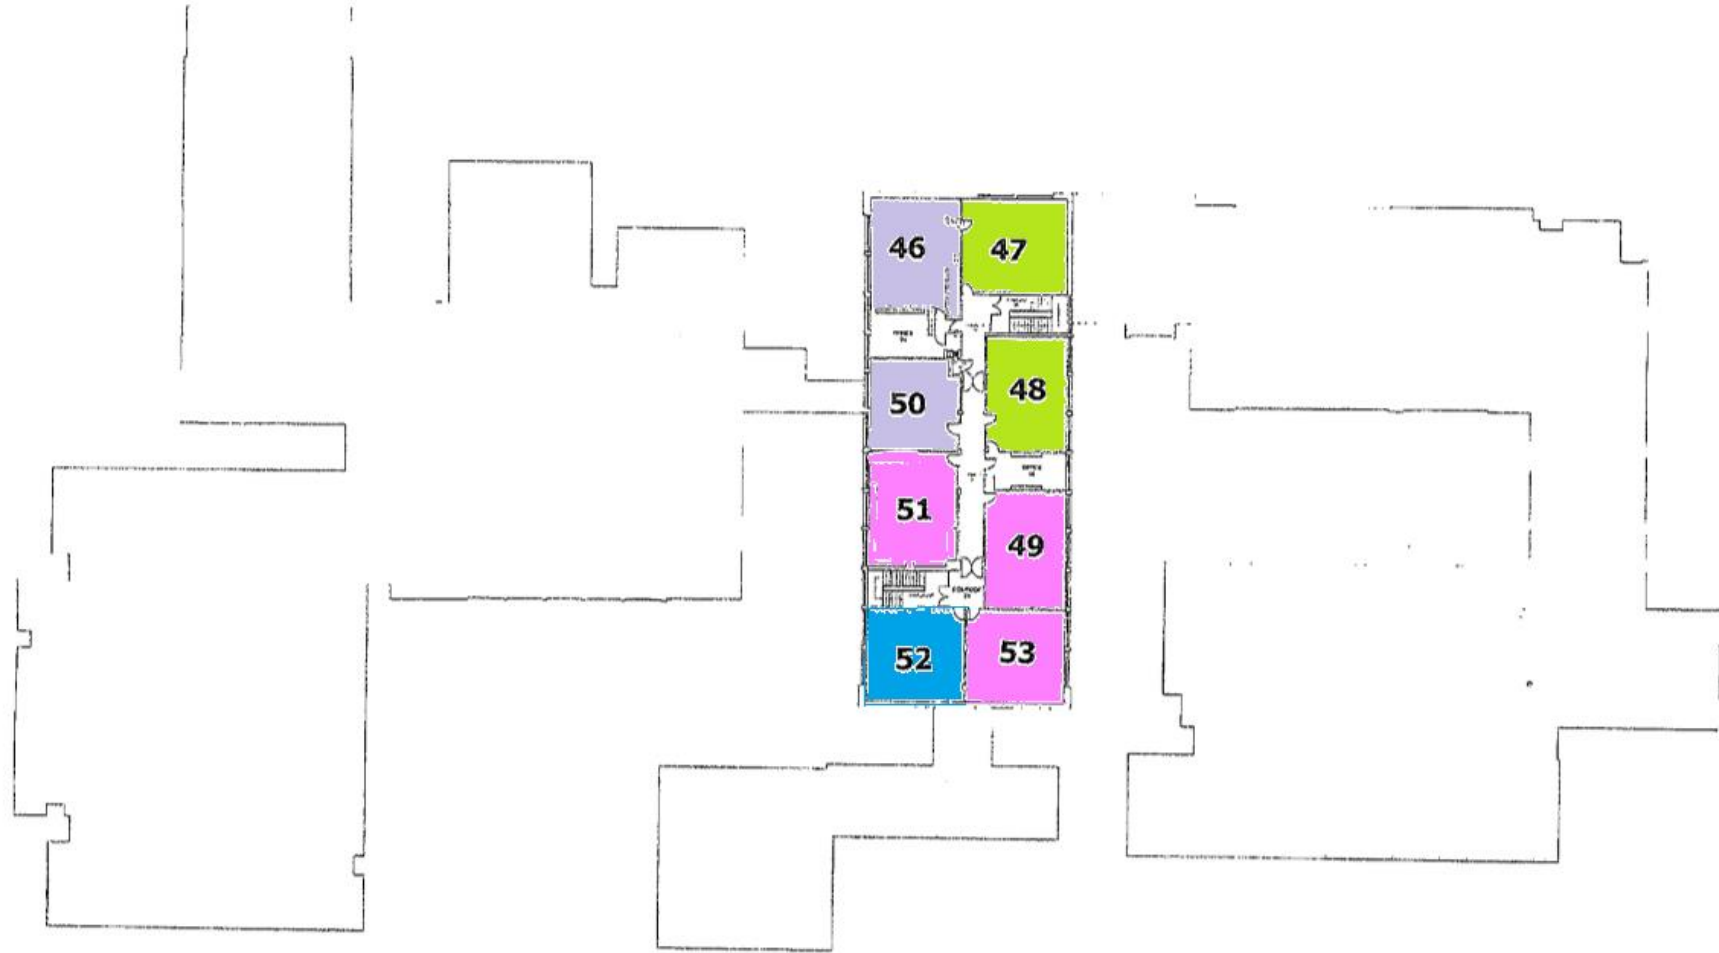

Ground floor layout

Colour	Department
Yellow	PE
Light Blue	RE
Light Green	Design Technology
Orange	English
Dark Blue	Science
Pink	Learning Support

Second Floor

Colour	Department
Yellow	PE
Blue	Maths
Red	Computer rooms
Orange	English

Top floor layout

nt