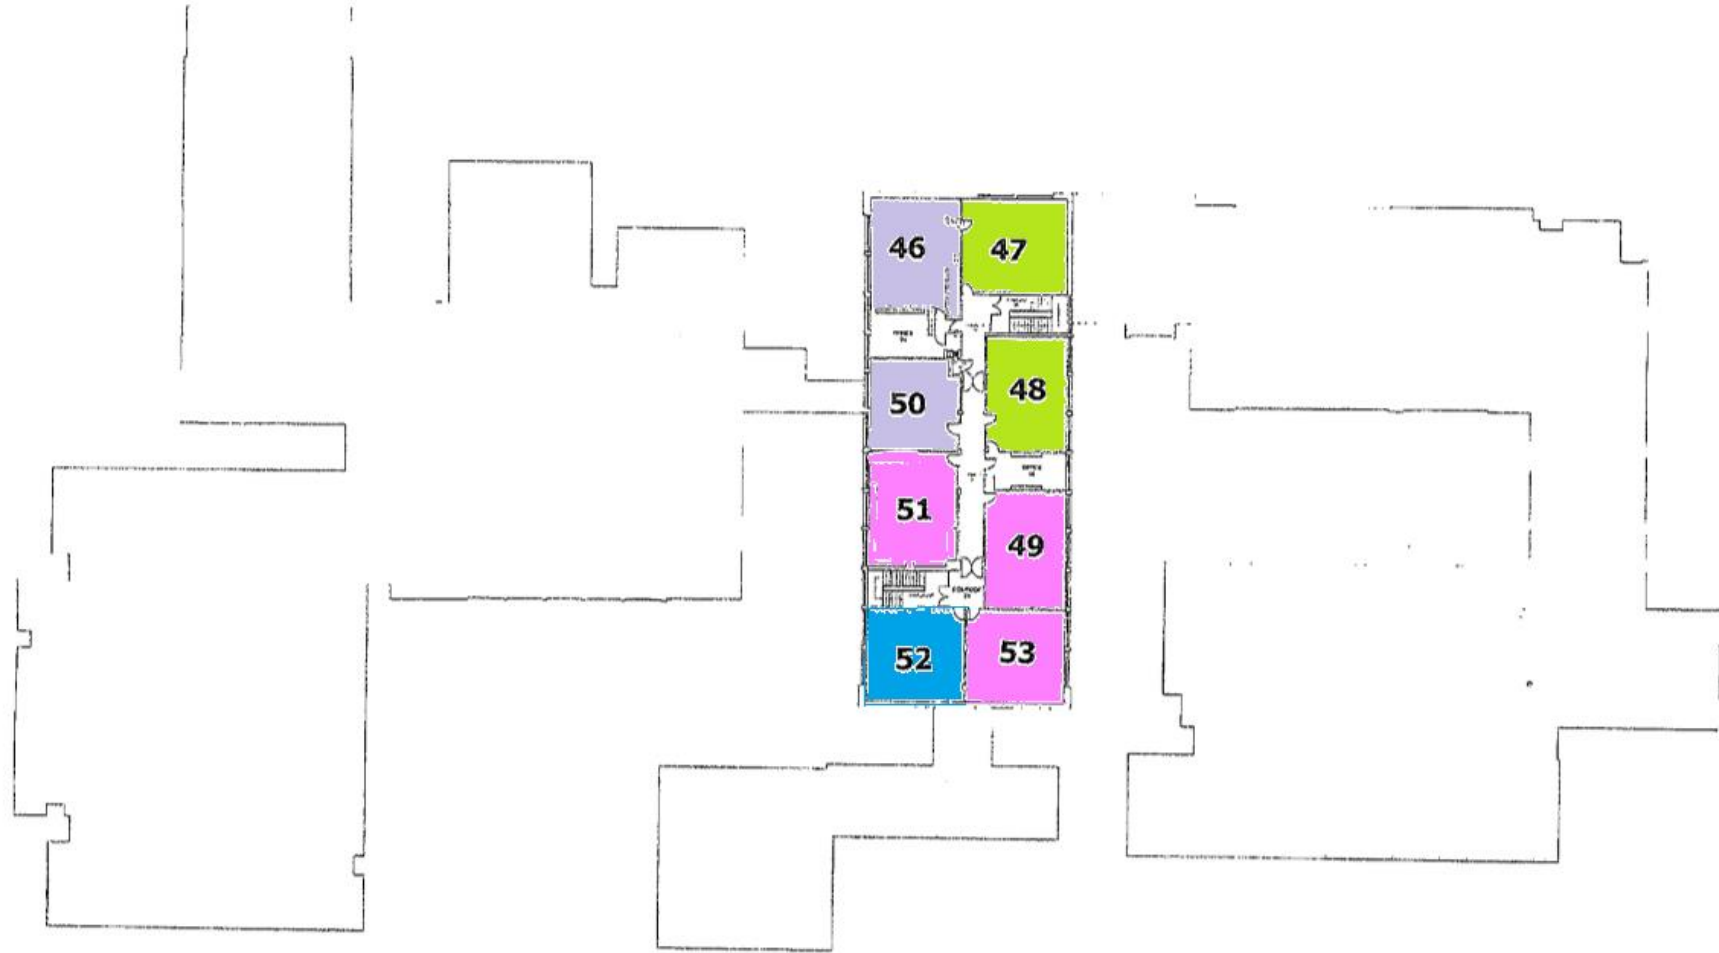

# Ground floor layout

Colour	Department
Yellow	PE
Light Blue	RE
Light Green	Design Technology
Orange	English
Dark Blue	Science
Pink	Learning Support

# Second Floor

Colour	Department
Yellow	PE
Blue	Maths
Red	Computer rooms
Orange	English

# Top floor layout

nt