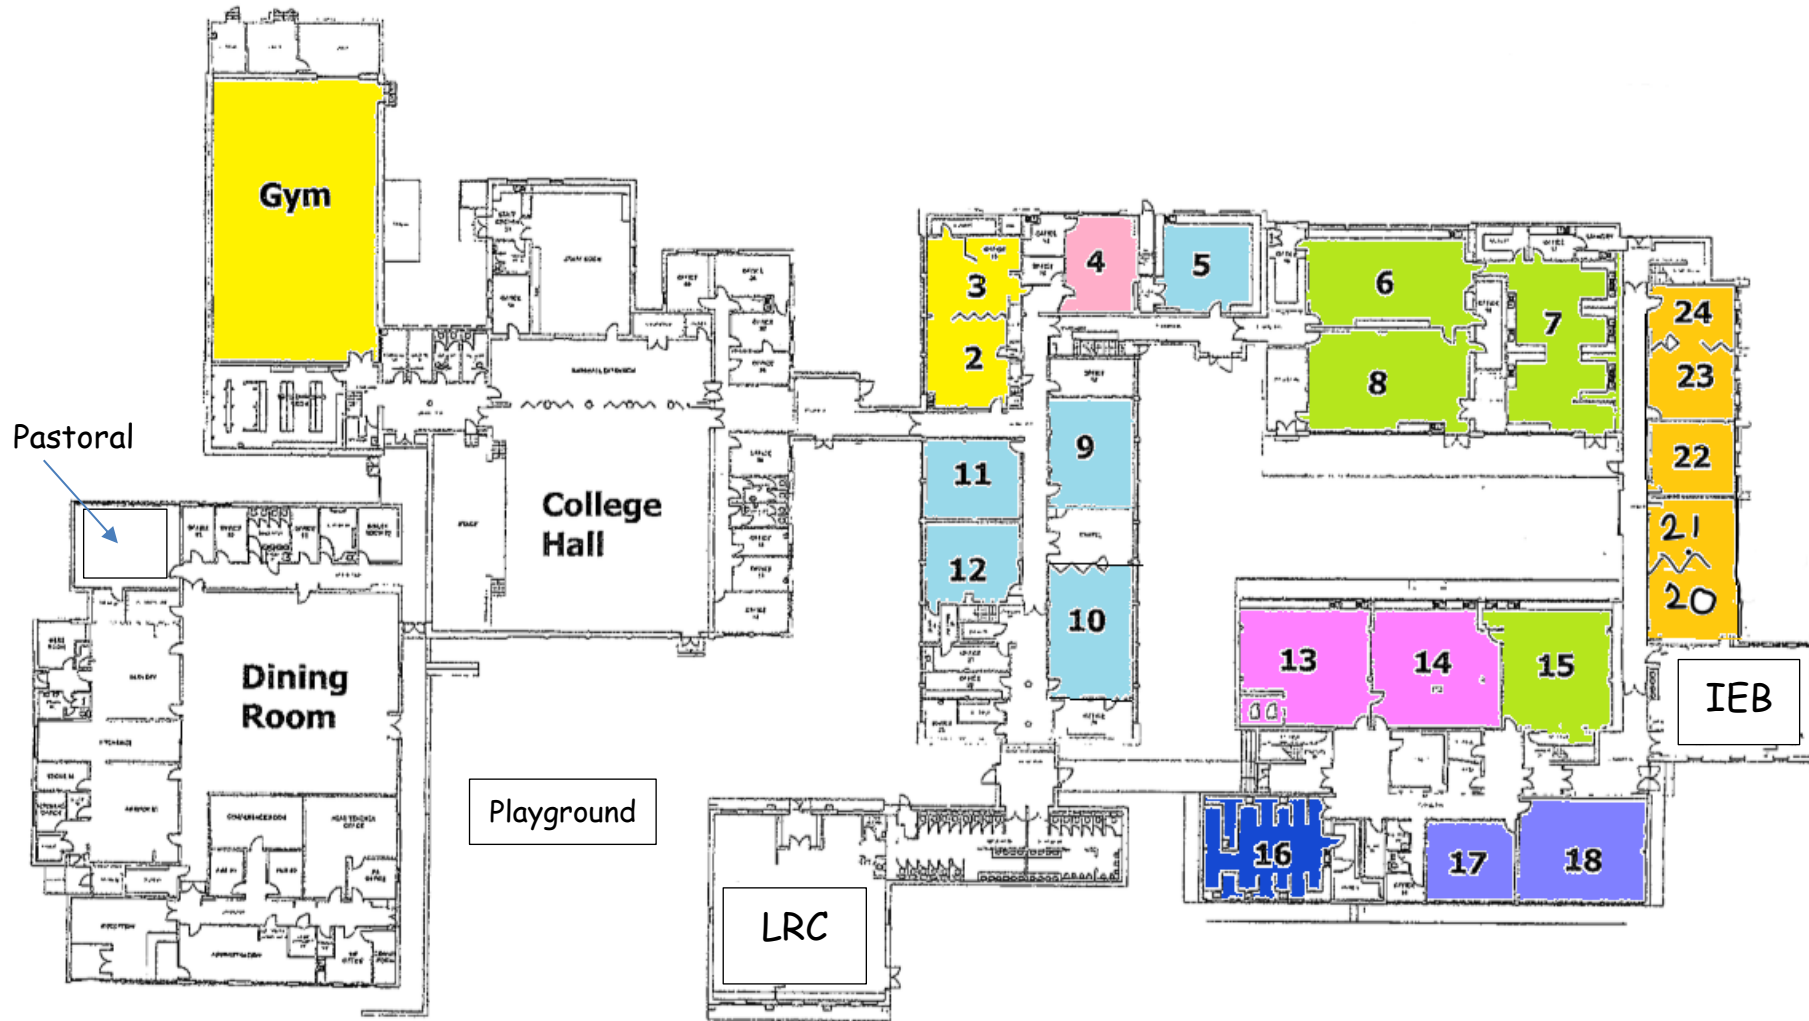

# Ground floor layout

Colour	Department
Yellow	PE
Light Blue	RE
Light Green	Design Technology
Orange	English
Dark Blue	Science
Pink	Learning Support

# Second Floor

Colour	Department
Yellow	PE
Blue	Maths
Red	Computer rooms
Orange	English

# Top floor layout

nt